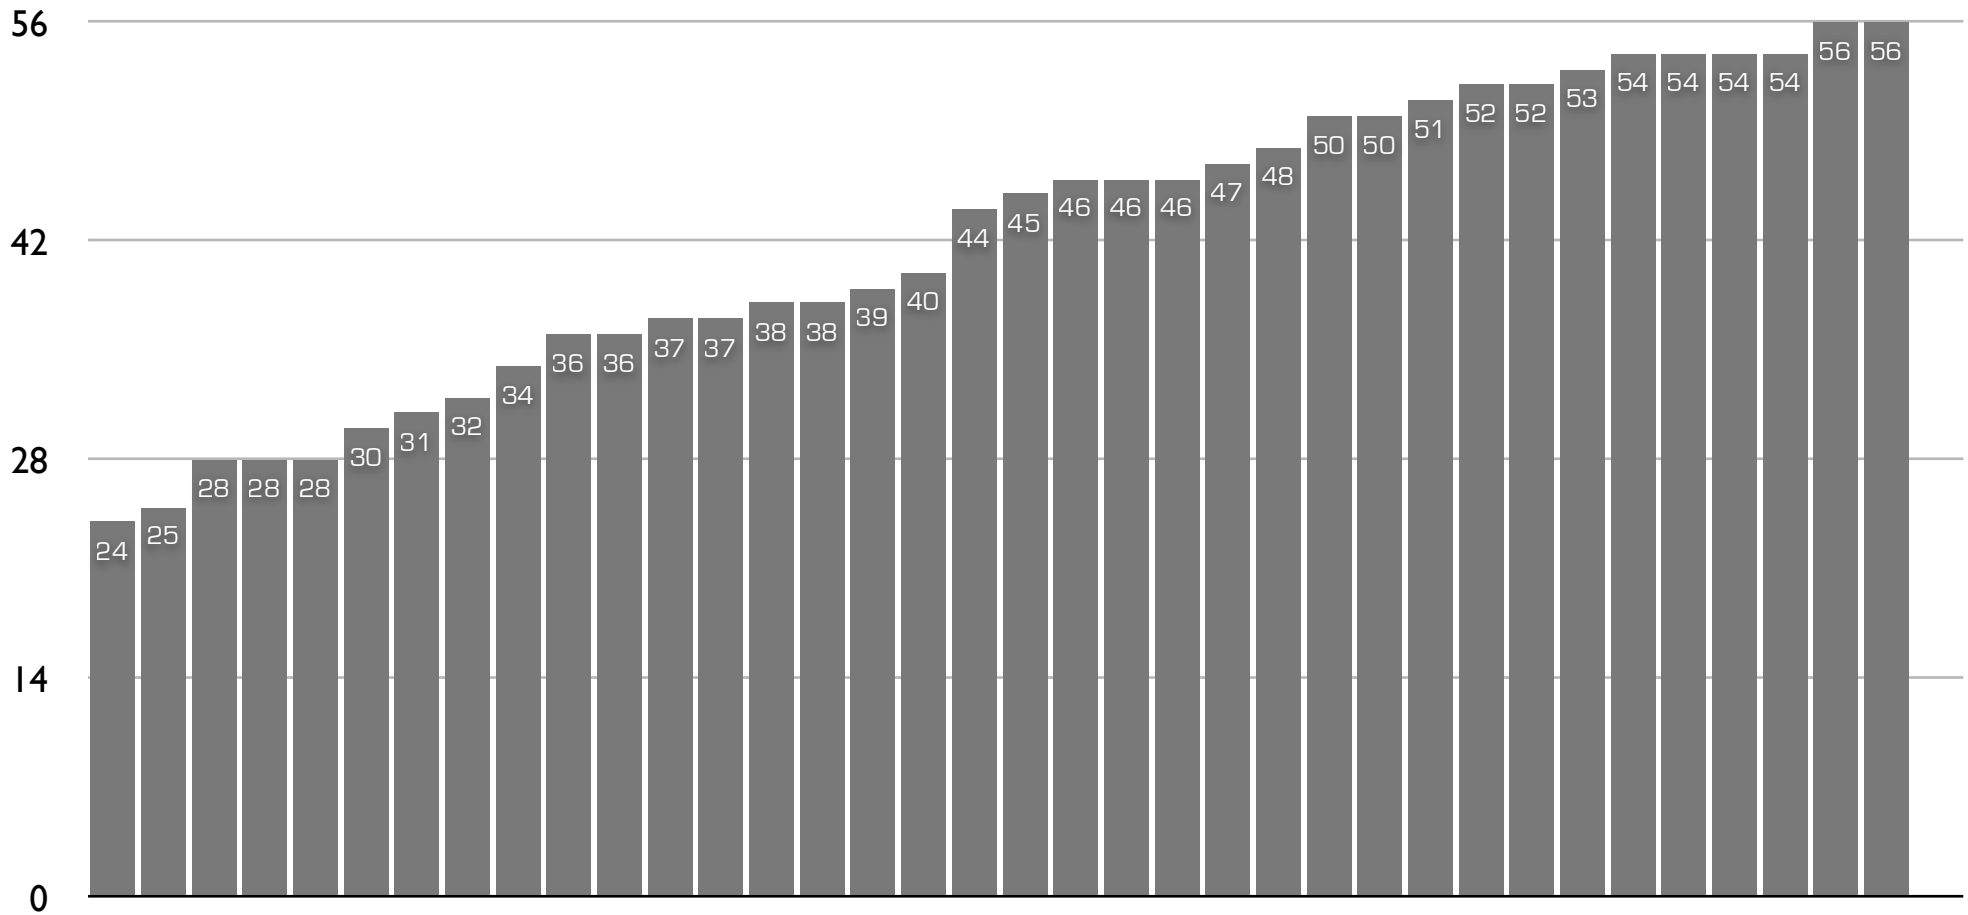

Midterm Report

CS105 : Saelee

Midterm Scores

Midterm Percentages

Grade Histogram