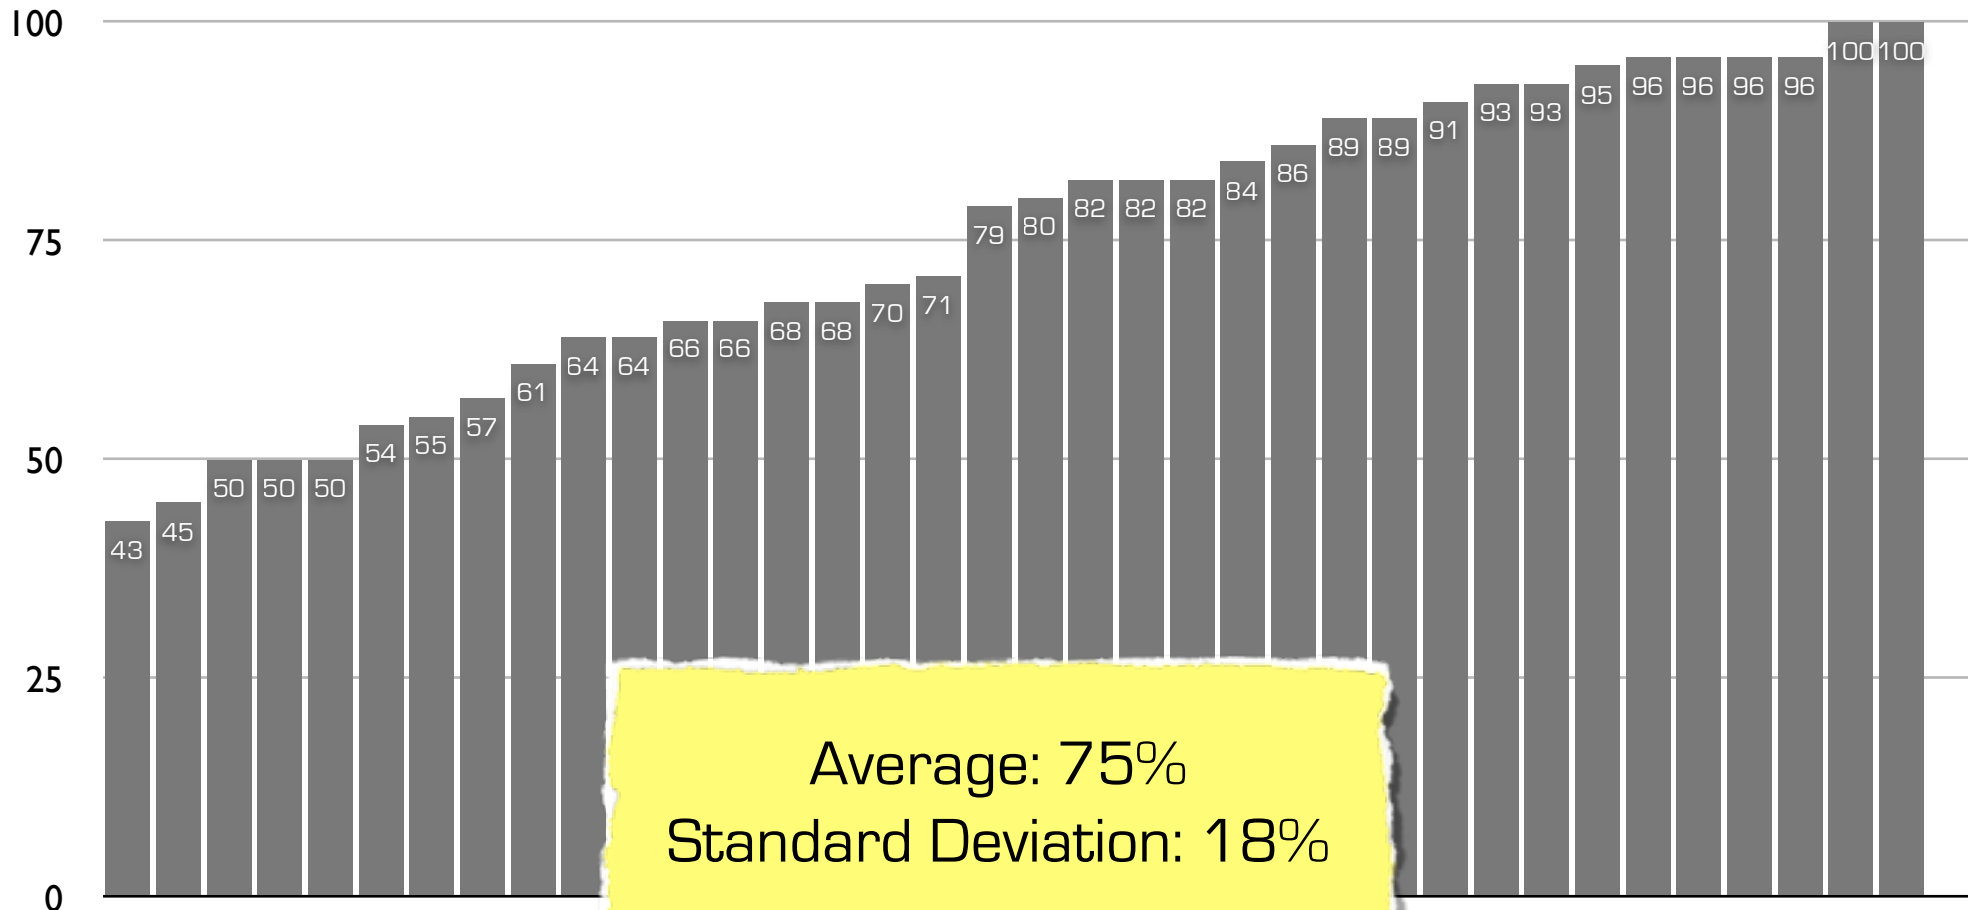

Midterm Report

CS105 : Saelee

Midterm Scores

Midterm Percentages

Grade Histogram